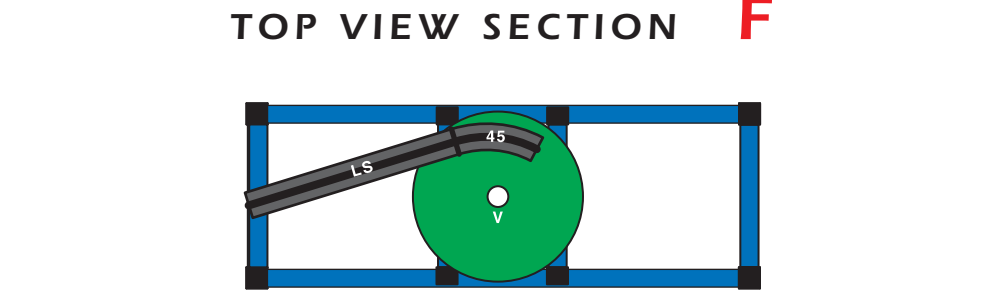

12  BD - Ball Drop	3  CT - Collector Track
10  FL TR - Flex Track	1  CTE - Collector Track End
1  L-D-L - Loop-D-Loop	12  LS - Long Straight
6  180 - 180 Degree Turn	16  SS - Short Straight
14  S90 - Small 90 Degree Turn	6  90 - 90 Degree Turn
2  PD SW - Paddle Switch	8  45 - 45 Degree Turn
24  LT - Long Tube	2  PN SW - Pendulum Switch
26  5W - 5 Way Joint	34  ST - Short Tube
20  BC - Ball Connector	30  CBC - Cross Beam Connector

12  12 Tall	12  12 Medium	24  24 Short	36  CA - Connector Arm
1  1 Upper Chain Sprocket	1  1 Upper Ball Return		
1  1 Chain Motor Assembly	162  162 Chain		
4  B - Bell	16  16 Ball Carrier		
2  TR - Trampoline	2  CB - Catch Basket		
1  V - Vortex	1  XY BT - Xylophone Ball Trap		
1  XY - Xylophone Key			