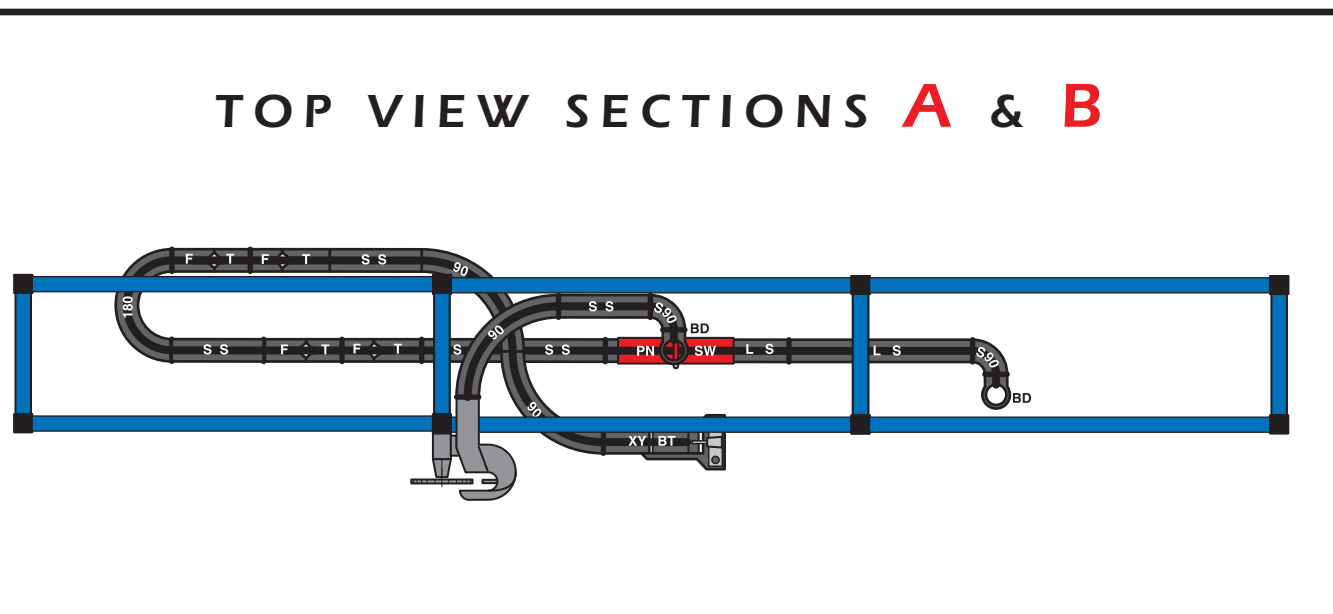

12  BD - Ball Drop	3  CT - Collector Track
10  FL TR - Flex Track	1  CTE - Collector Track End
1  L-D-L - Loop-D-Loop	12  LS - Long Straight
6  180 - 180 Degree Turn	16  SS - Short Straight
14  S90 - Small 90 Degree Turn	6  90 - 90 Degree Turn
2  PD SW - Paddle Switch	8  45 - 45 Degree Turn
24  LT - Long Tube	2  PN SW - Pendulum Switch
26  5W - 5 Way Joint	34  ST - Short Tube
20  BC - Ball Connector	30  CBC - Cross Beam Connector

12  12 Tall	12  12 Medium	24  24 Short	36  CA - Connector Arm
1  1 Upper Chain Sprocket	1  1 Upper Ball Return		
1  1 Chain Motor Assembly	162  162 Chain		
4  B - Bell	16  16 Ball Carrier		
2  TR - Trampoline	2  CB - Catch Basket		
1  V - Vortex	1  XY BT - Xylophone Ball Trap		
1  XY - Xylophone Key			