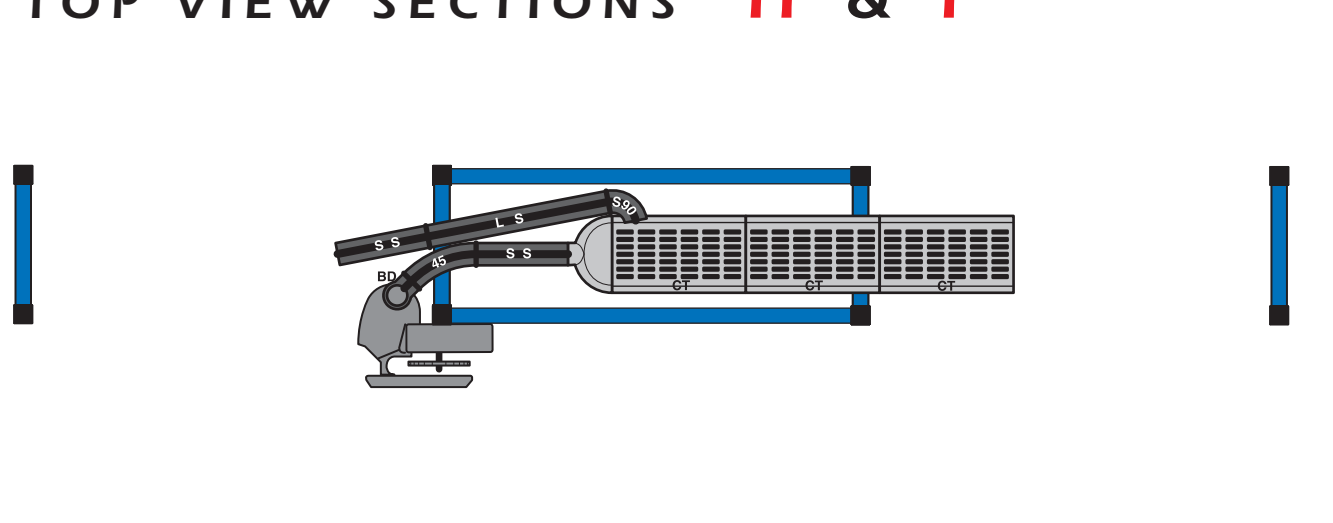

12  BD - Ball Drop	3  CT - Collector Track
10  FL TR - Flex Track	1  CTE - Collector Track End
1  L-D-L - Loop-D-Loop	12  LS - Long Straight
6  180 - 180 Degree Turn	16  SS - Short Straight
14  S90 - Small 90 Degree Turn	6  90 - 90 Degree Turn
2  PD SW - Paddle Switch	8  45 - 45 Degree Turn
24  LT - Long Tube	2  PN SW - Pendulum Switch
26  5W - 5 Way Joint	34  ST - Short Tube
20  BC - Ball Connector	30  CBC - Cross Beam Connector

12  12 Tall	12  12 Medium	24  24 Short	36  CA - Connector Arm
1  1 Upper Chain Sprocket	1  1 Upper Ball Return		
1  1 Chain Motor Assembly	162  162 Chain		
4  B - Bell	16  16 Ball Carrier		
2  TR - Trampoline	2  CB - Catch Basket		
1  V - Vortex	1  XY BT - Xylophone Ball Trap		
1  XY - Xylophone Key			