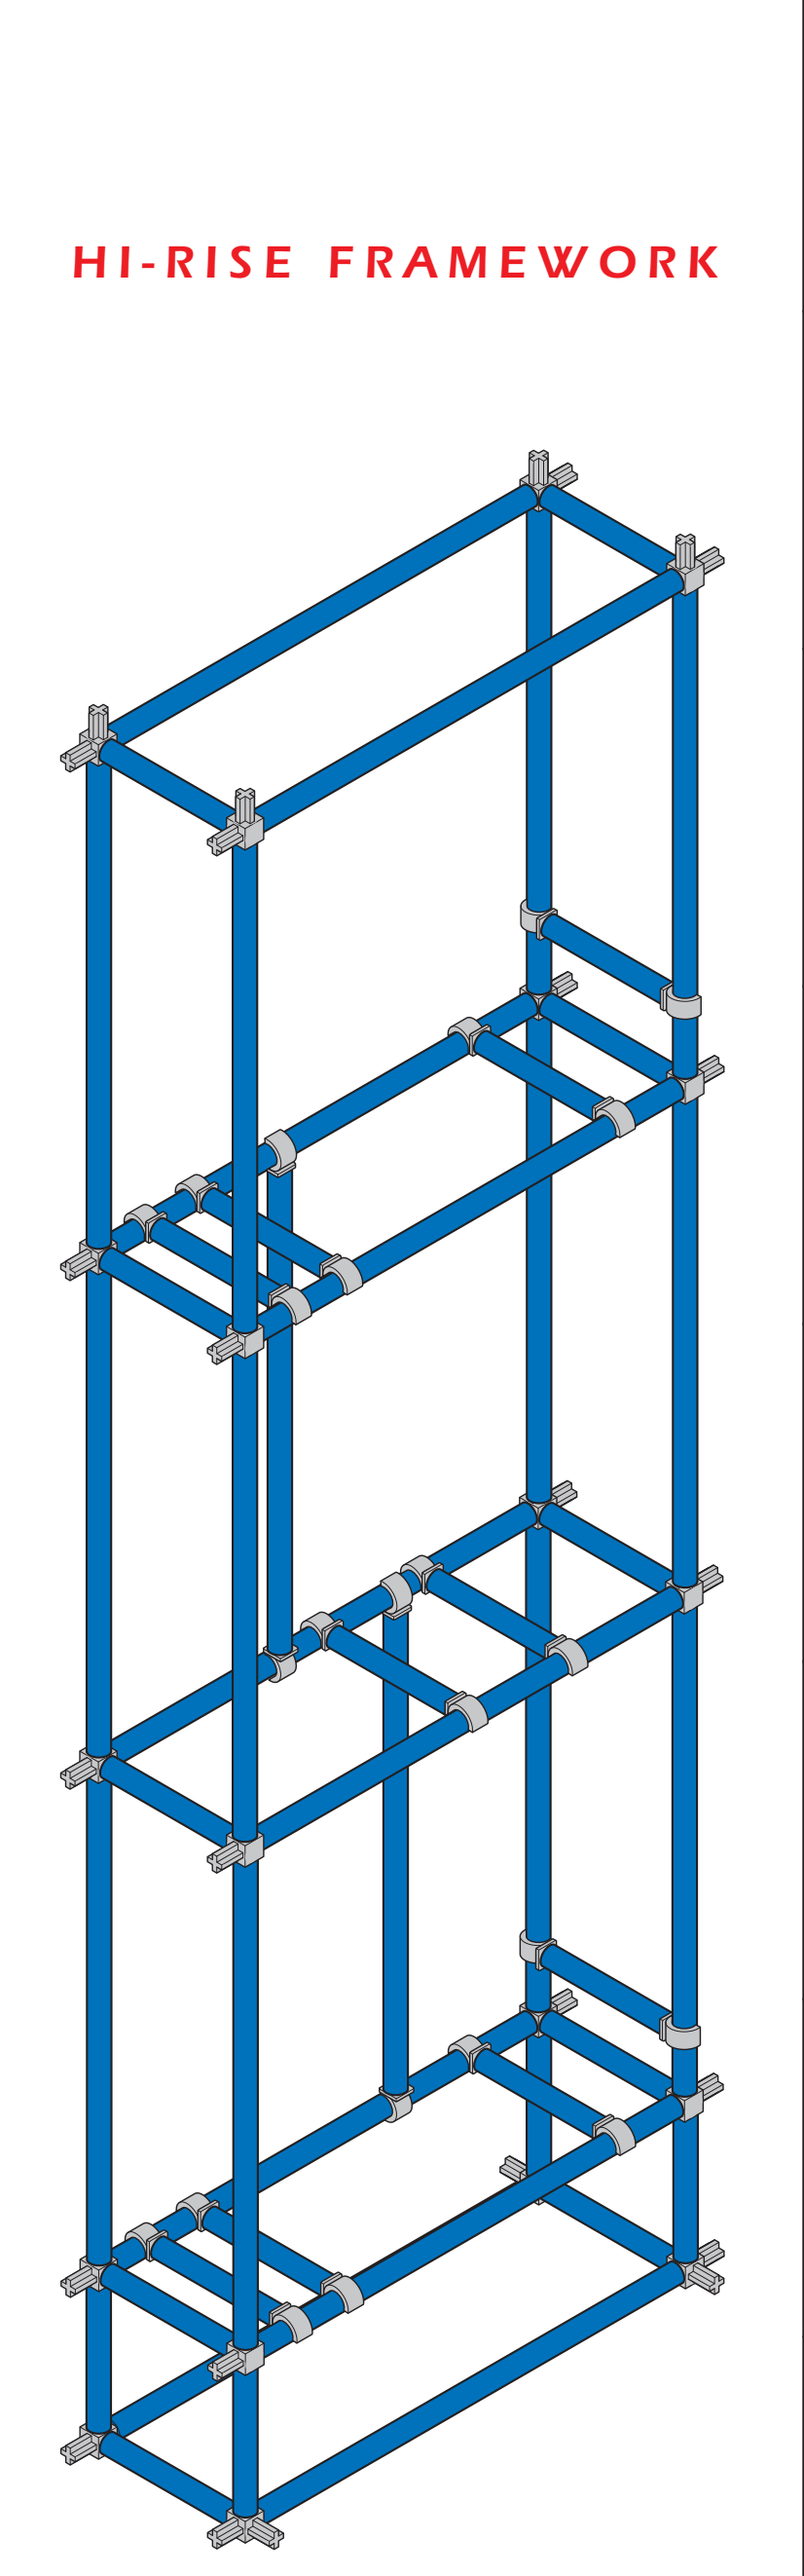

12  BD - Ball Drop	3  CT - Collector Track
10  FL TR - Flex Track	1  CTE - Collector Track End
1  L-D-L - Loop-D-Loop	12  LS - Long Straight
6  180 - 180 Degree Turn	16  SS - Short Straight
14  S90 - Small 90 Degree Turn	6  90 - 90 Degree Turn
2  PD SW - Paddle Switch	8  45 - 45 Degree Turn
24  LT - Long Tube	2  PN SW - Pendulum Switch
26  5W - 5 Way Joint	34  ST - Short Tube
20  BC - Ball Connector	30  CBC - Cross Beam Connector

12  12 Tall	12  12 Medium	24  24 Short	36  CA - Connector Arm
1  1 Upper Chain Sprocket	1  1 Upper Ball Return		
1  1 Chain Motor Assembly	162  162 Chain		
4  B - Bell	16  16 Ball Carrier		
2  TR - Trampoline	2  CB - Catch Basket		
1  V - Vortex	1  XY BT - Xylophone Ball Trap		
1  XY - Xylophone Key			