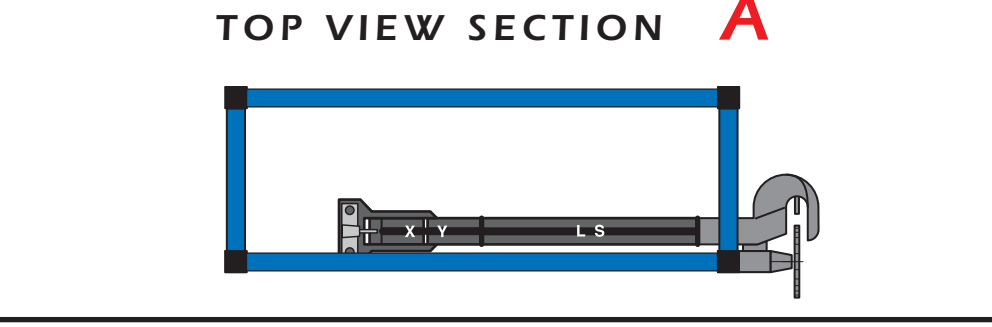

12  BD - Ball Drop	3  CT - Collector Track
10  FL TR - Flex Track	1  CTE - Collector Track End
1  L-D-L - Loop-D-Loop	12  LS - Long Straight
6  180 - 180 Degree Turn	16  SS - Short Straight
14  S90 - Small 90 Degree Turn	6  90 - 90 Degree Turn
2  PD SW - Paddle Switch	8  45 - 45 Degree Turn
24  LT - Long Tube	2  PN SW - Pendulum Switch
26  5W - 5 Way Joint	34  ST - Short Tube
20  BC - Ball Connector	30  CBC - Cross Beam Connector

12  12 Tall	12  12 Medium	24  24 Short	36  CA - Connector Arm
1  1 Upper Chain Sprocket	1  1 Upper Ball Return		
1  1 Chain Motor Assembly	162  162 Chain		
4  B - Bell	16  16 Ball Carrier		
2  TR - Trampoline	2  CB - Catch Basket		
1  V - Vortex	1  XY BT - Xylophone Ball Trap		
1  XY - Xylophone Key			