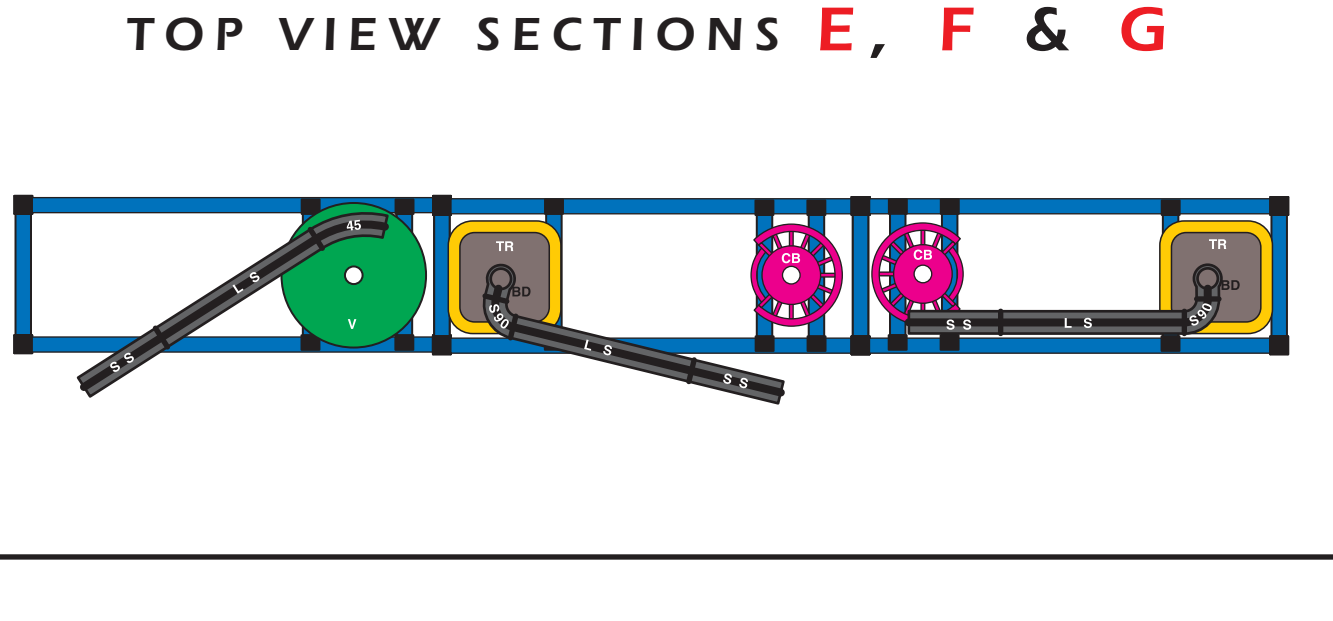

12  BD - Ball Drop	3  CT - Collector Track
10  FL TR - Flex Track	1  CTE - Collector Track End
1  L-D-L - Loop-D-Loop	12  LS - Long Straight
6  180 - 180 Degree Turn	16  SS - Short Straight
14  S90 - Small 90 Degree Turn	6  90 - 90 Degree Turn
2  PD SW - Paddle Switch	8  45 - 45 Degree Turn
24  LT - Long Tube	2  PN SW - Pendulum Switch
26  5W - 5 Way Joint	34  ST - Short Tube
20  BC - Ball Connector	30  CBC - Cross Beam Connector

12  12 Tall	12  12 Medium	24  24 Short	36  CA - Connector Arm
1  1 Upper Chain Sprocket	1  1 Upper Ball Return		
1  1 Chain Motor Assembly	162  162 Chain		
4  B - Bell	16  16 Ball Carrier		
2  TR - Trampoline	2  CB - Catch Basket		
1  V - Vortex	1  XY BT - Xylophone Ball Trap		
1  XY - Xylophone Key			