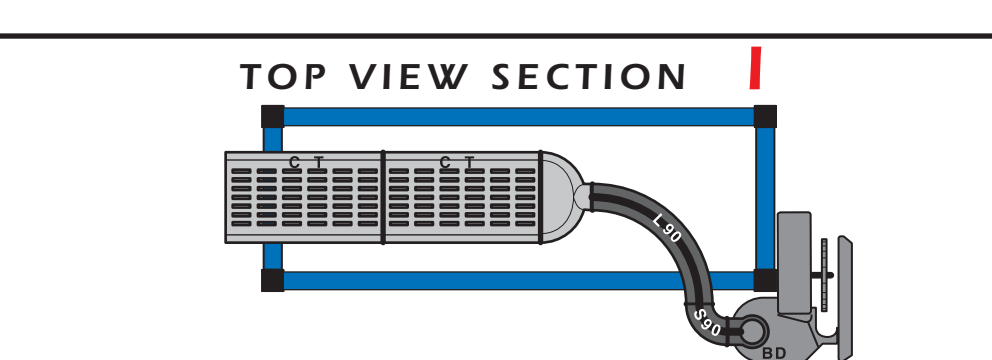

12  BD - Ball Drop	3  CT - Collector Track
10  FL TR - Flex Track	1  CTE - Collector Track End
1  L-D-L - Loop-D-Loop	12  LS - Long Straight
6  180 - 180 Degree Turn	16  SS - Short Straight
14  S90 - Small 90 Degree Turn	6  90 - 90 Degree Turn
2  PD SW - Paddle Switch	8  45 - 45 Degree Turn
24  LT - Long Tube	2  PN SW - Pendulum Switch
26  5W - 5 Way Joint	34  ST - Short Tube
20  BC - Ball Connector	30  CBC - Cross Beam Connector

12  12 Tall	12  12 Medium	24  24 Short	36  CA - Connector Arm
1  1 Upper Chain Sprocket	1  1 Upper Ball Return		
1  1 Chain Motor Assembly	162  162 Chain		
4  B - Bell	16  16 Ball Carrier		
2  TR - Trampoline	2  CB - Catch Basket		
1  V - Vortex	1  XY BT - Xylophone Ball Trap		
1  XY - Xylophone Key			