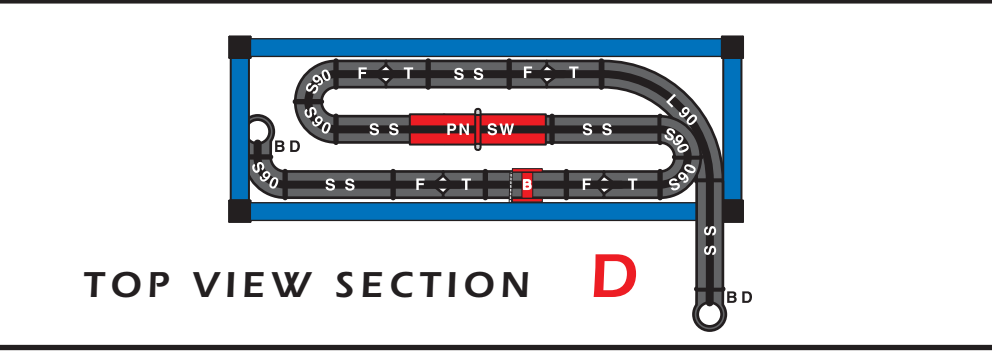

12  BD - Ball Drop	3  CT - Collector Track
10  FL TR - Flex Track	1  CTE - Collector Track End
1  L-D-L - Loop-D-Loop	12  LS - Long Straight
6  180 - 180 Degree Turn	16  SS - Short Straight
14  S90 - Small 90 Degree Turn	6  90 - 90 Degree Turn
2  PD SW - Paddle Switch	8  45 - 45 Degree Turn
24  LT - Long Tube	2  PN SW - Pendulum Switch
26  5W - 5 Way Joint	34  ST - Short Tube
20  BC - Ball Connector	30  CBC - Cross Beam Connector

12  12 Tall	12  12 Medium	24  24 Short	36  CA - Connector Arm
1  1 Upper Chain Sprocket	1  1 Upper Ball Return		
1  1 Chain Motor Assembly	162  162 Chain		
4  B - Bell	16  16 Ball Carrier		
2  TR - Trampoline	2  CB - Catch Basket		
1  V - Vortex	1  XY BT - Xylophone Ball Trap		
1  XY - Xylophone Key			