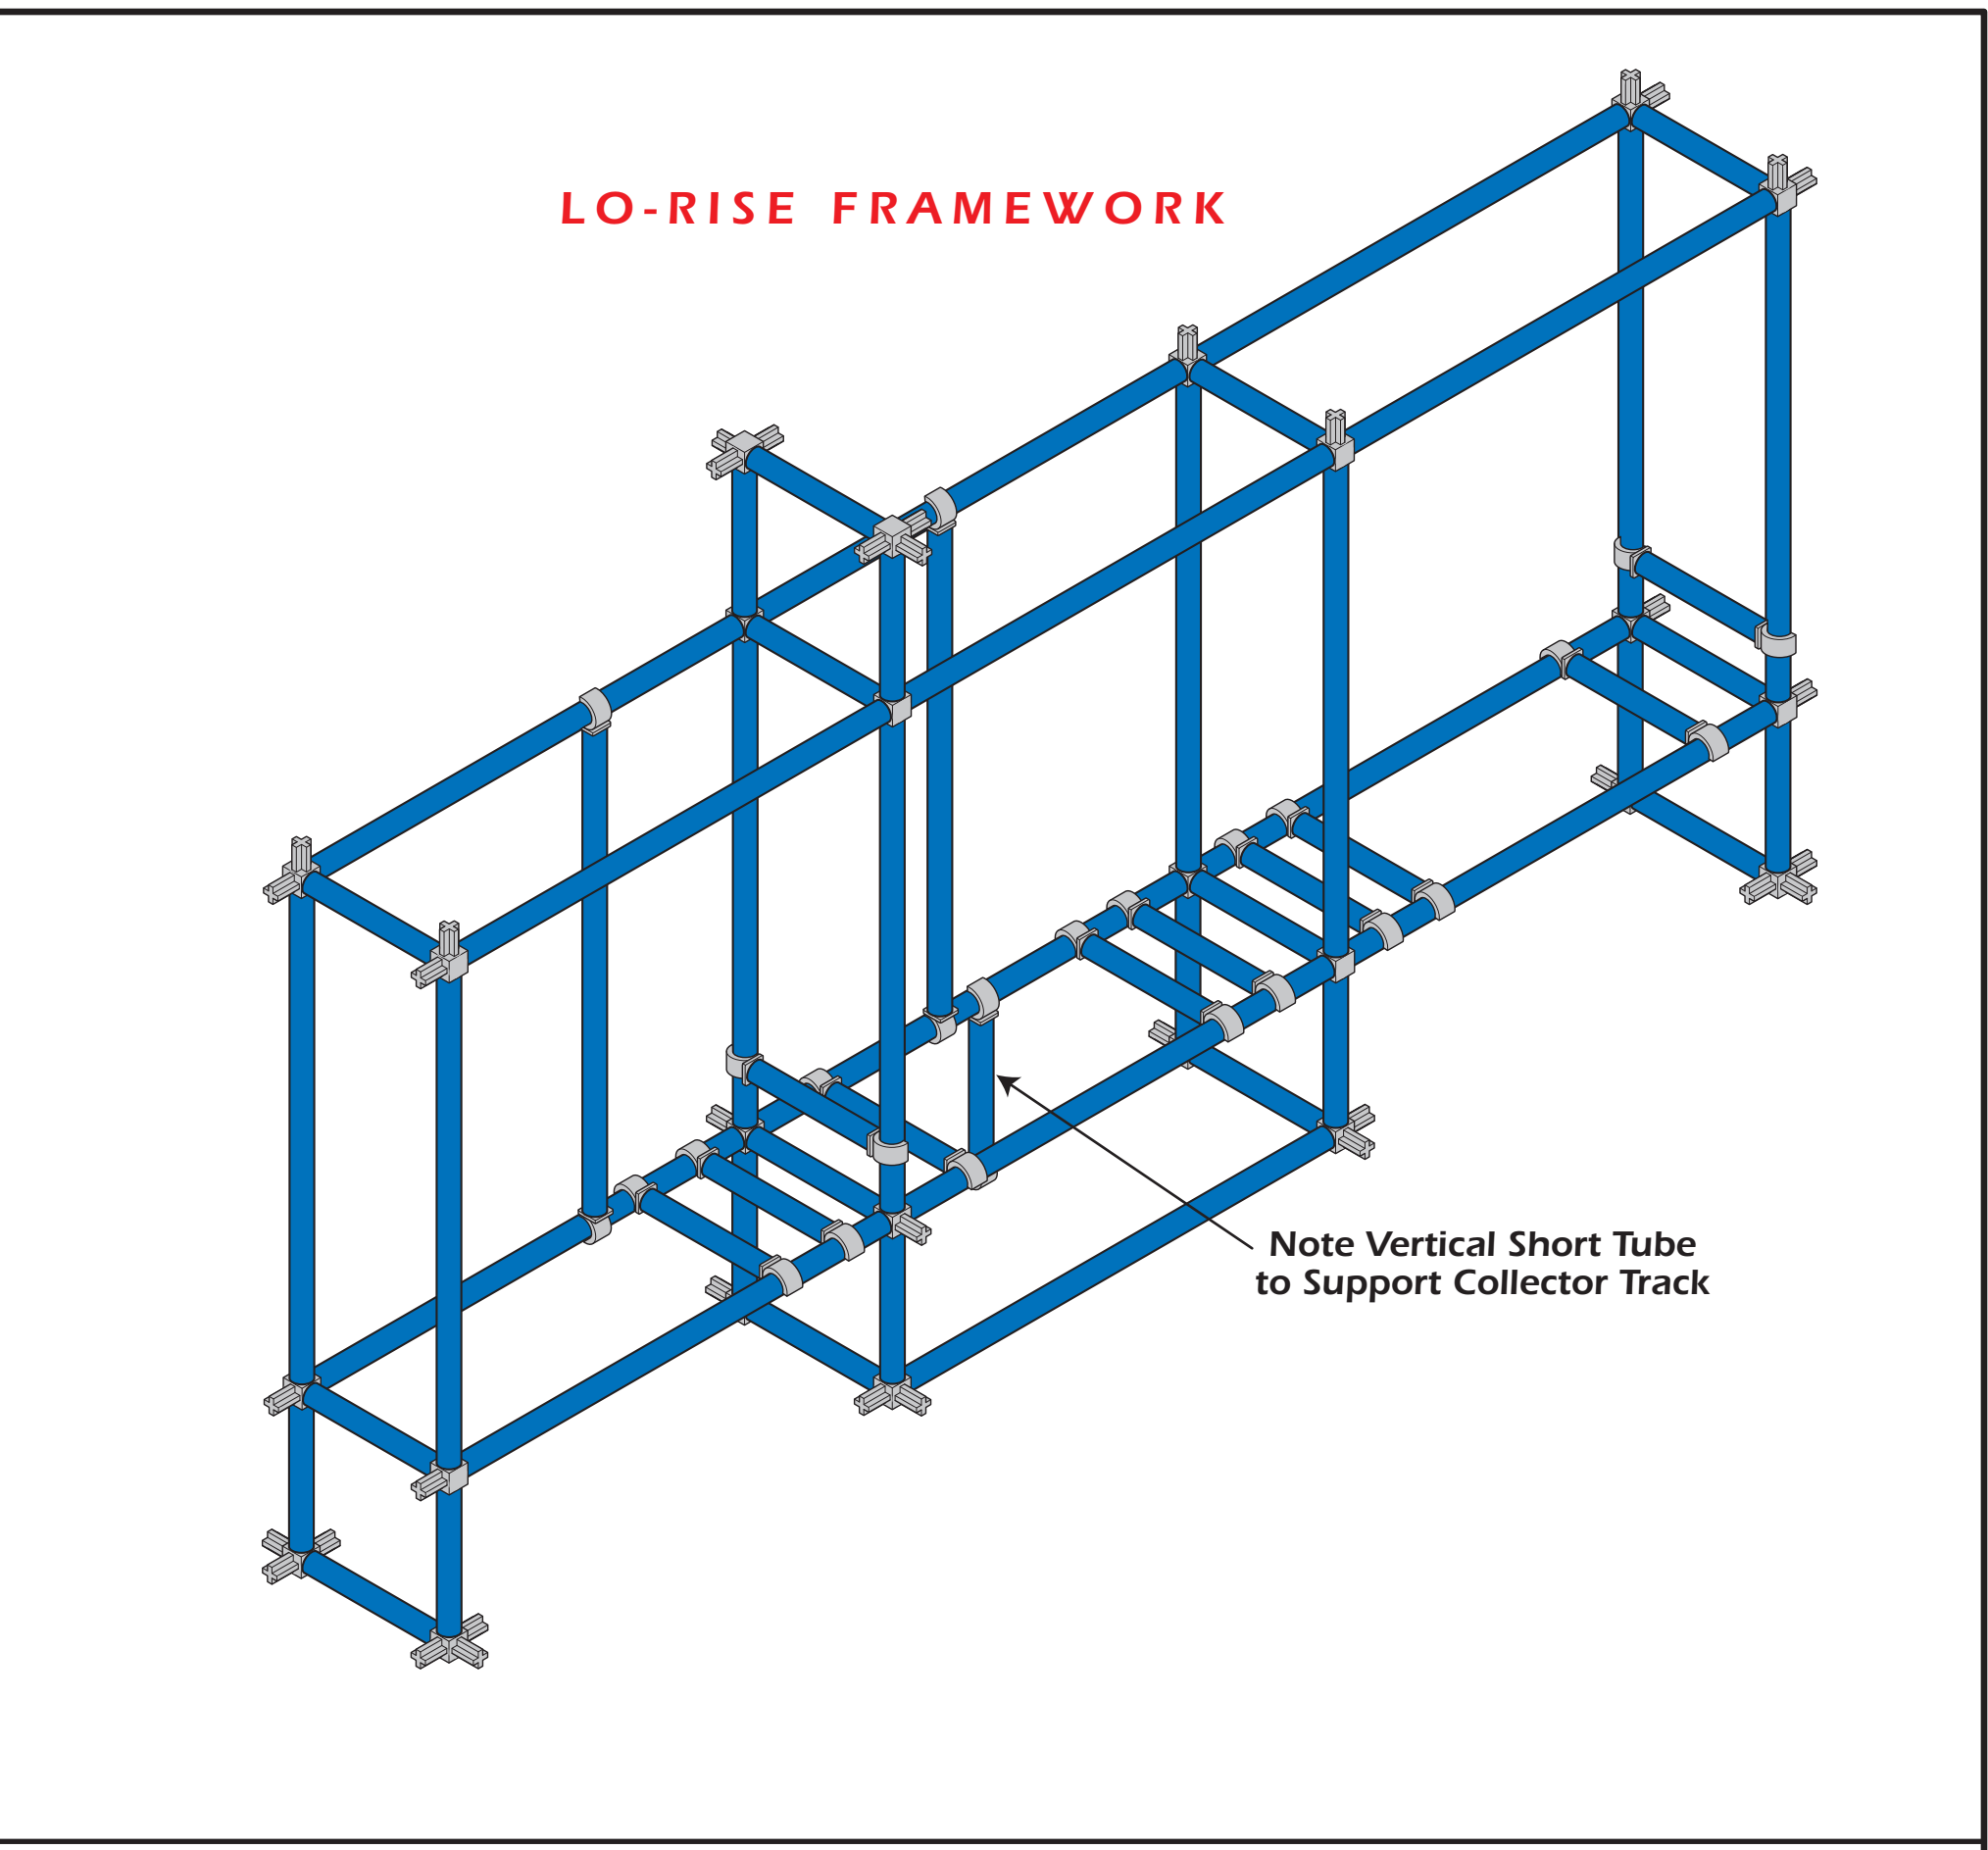

12  BD - Ball Drop	3  CT - Collector Track
10  FL TR - Flex Track	1  CTE - Collector Track End
1  L-D-L - Loop-D-Loop	12  LS - Long Straight
6  180 - 180 Degree Turn	16  SS - Short Straight
14  S90 - Small 90 Degree Turn	6  90 - 90 Degree Turn
2  PD SW - Paddle Switch	8  45 - 45 Degree Turn
24  LT - Long Tube	2  PN SW - Pendulum Switch
26  5W - 5 Way Joint	34  ST - Short Tube
20  BC - Ball Connector	30  CBC - Cross Beam Connector

12  12 Tall	12  12 Medium	24  24 Short	36  CA - Connector Arm
1  1 Upper Chain Sprocket	1  1 Upper Ball Return		
1  1 Chain Motor Assembly	162  162 Chain		
4  B - Bell	16  16 Ball Carrier		
2  TR - Trampoline	2  CB - Catch Basket		
1  V - Vortex	1  XY BT - Xylophone Ball Trap		
1  XY - Xylophone Key			