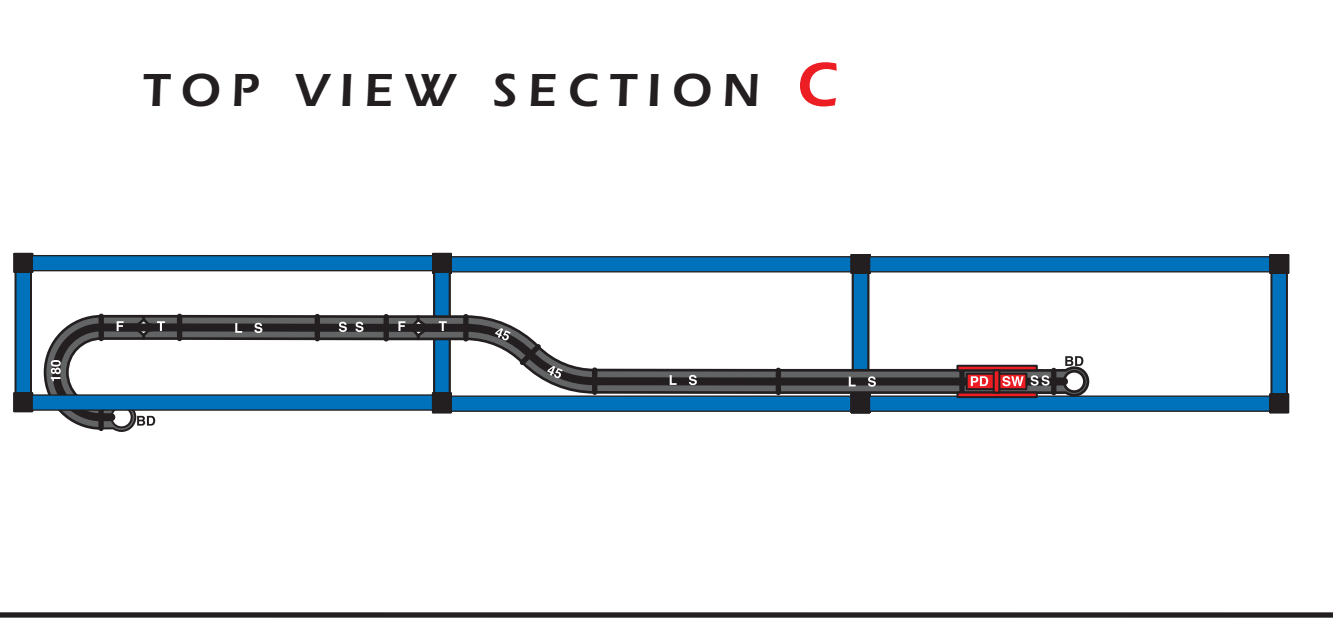

12  BD - Ball Drop	3  CT - Collector Track
10  FL TR - Flex Track	1  CTE - Collector Track End
1  L-D-L - Loop-D-Loop	12  LS - Long Straight
6  180 - 180 Degree Turn	16  SS - Short Straight
14  S90 - Small 90 Degree Turn	6  90 - 90 Degree Turn
2  PD SW - Paddle Switch	8  45 - 45 Degree Turn
24  LT - Long Tube	2  PN SW - Pendulum Switch
26  5W - 5 Way Joint	34  ST - Short Tube
20  BC - Ball Connector	30  CBC - Cross Beam Connector

12  12 Tall	12  12 Medium	24  24 Short	36  CA - Connector Arm
1  1 Upper Chain Sprocket	1  1 Upper Ball Return		
1  1 Chain Motor Assembly	162  162 Chain		
4  B - Bell	16  16 Ball Carrier		
2  TR - Trampoline	2  CB - Catch Basket		
1  V - Vortex	1  XY BT - Xylophone Ball Trap		
1  XY - Xylophone Key			