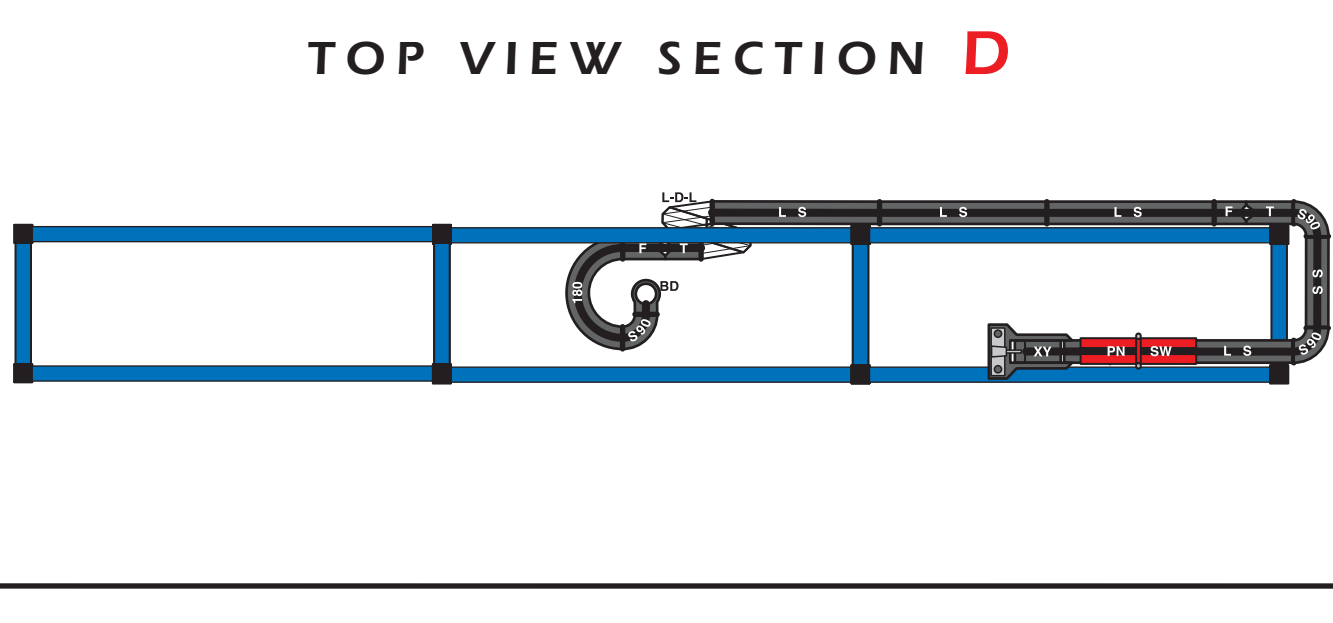

12  BD - Ball Drop	3  CT - Collector Track
10  FL TR - Flex Track	1  CTE - Collector Track End
1  L-D-L - Loop-D-Loop	12  LS - Long Straight
6  180 - 180 Degree Turn	16  SS - Short Straight
14  S90 - Small 90 Degree Turn	6  90 - 90 Degree Turn
2  PD SW - Paddle Switch	8  45 - 45 Degree Turn
24  LT - Long Tube	2  PN SW - Pendulum Switch
26  5W - 5 Way Joint	34  ST - Short Tube
20  BC - Ball Connector	30  CBC - Cross Beam Connector

12  12 Tall	12  12 Medium	24  24 Short	36  CA - Connector Arm
1  1 Upper Chain Sprocket	1  1 Upper Ball Return		
1  1 Chain Motor Assembly	162  162 Chain		
4  B - Bell	16  16 Ball Carrier		
2  TR - Trampoline	2  CB - Catch Basket		
1  V - Vortex	1  XY BT - Xylophone Ball Trap		
1  XY - Xylophone Key			